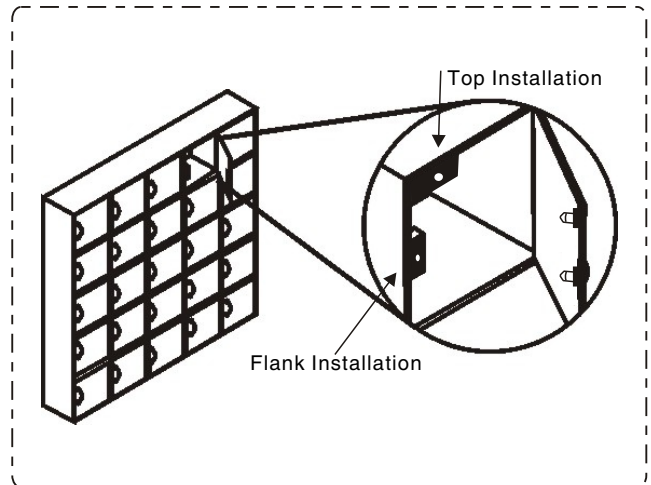

YLI ELECTRONIC

Electric Cabinet Lock

Model:YE-303

Specification

- Lock Dimension: 106Lx35Wx30H(mm)
- Pin length: 10L x 10D (mm)
- Voltage: DC12V
- Current: 450mA
- Suitable for: File Cabinet ,
 Disply Cabinet
- Weight: 0.28kg

Installation

Installation