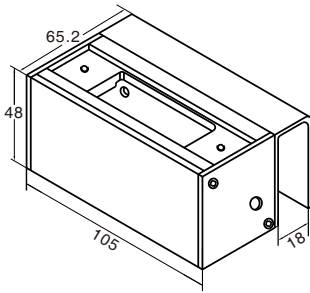

## Specification

- Dimension: 105Lx65.2Wx48H(mm) (A)  
210Lx65.2Wx48H(mm) (B)
- Standard structure: High strength aluminum, sandblast finished
- Suitable for door: Glass door
- Opening mode: 90 or 180 degree door
- Use with: YB-100/100S/100+  
YB-100+LED/300/
- Finished for shell: Anodized aluminum
- Weight: 0.3kg

## Dimension

A

B