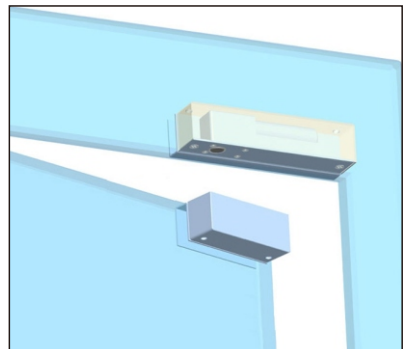

## Specification

- Dimension: 105Lx65.2Wx48H(mm) (A)  
210Lx65.2Wx48H(mm) (B)
- Standard structure: High strength aluminum, sandblast finished
- Suitable for door: Glass door
- Opening mode: 90 or 180 degree door
- Use with: YB-100/100S/100+  
YB-100+LED/300/
- Finished for shell: Anodized aluminum
- Weight: 0.3kg

## Dimension

A

B

## Installation

Bracket Section View

Bracket Installation Diagram