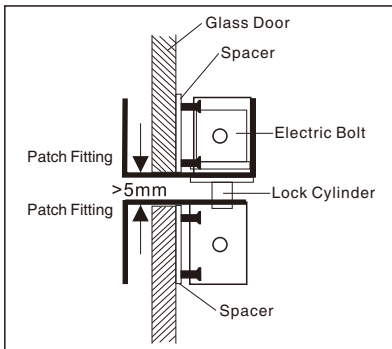

## Specification

- Dimension: 105Lx65.2Wx48H(mm) (A)  
210Lx65.2Wx48H(mm) (B)
- Standard structure: High strength aluminum, sandblast finished
- Suitable for door: Glass door
- Opening mode: 90 or 180 degree door
- Use with: YB-100/100S/100+  
YB-100+LED/300/
- Finished for shell: Anodized aluminum
- Weight: 0.3kg

## Dimension

A

B

## Installation

Bracket Section View

Bracket Installation Diagram