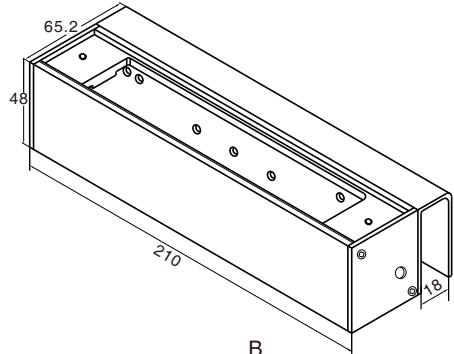

# U bracket for glass door

Model: BBK-500U

## Specification

- Dimension: 105Lx65.2Wx48H(mm) (A)  
210Lx65.2Wx48H(mm) (B)
- Standard structure: High strength aluminum, sandblast finished
- Suitable for door: Glass door
- Opening mode: 90 or 180 degree door
- Use with: YB-100/100S/100+  
YB-100+LED/300/
- Finished for shell: Anodized aluminum
- Weight: 0.3kg

## Dimension

A

B