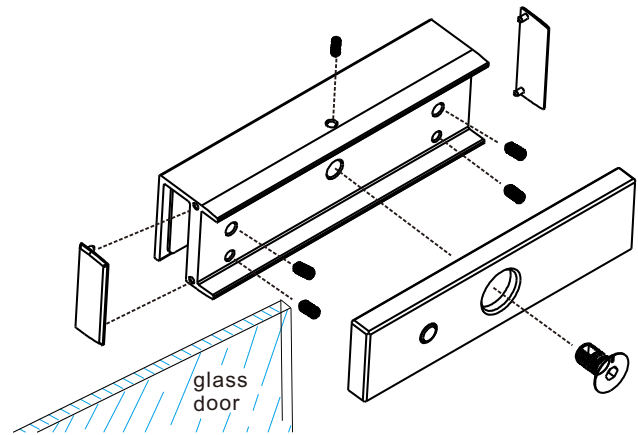

YLI ELECTRONIC

Patent: No.201420531833.6

U Bracket for EM Lock

Specification

Model	Size(unit:mm)	Suitable For	Used With	Weight
MBK-180U	134Lx39Wx30.5H	Frameless glass door (10-12mm)	YM-180, YM-180-S YM-180D, YM-180D-S	0.24kg
MBK-280U	184Lx45Wx37.5H	Frameless glass door (10-15mm)	YM-280, YM-280(LED), YM-280T(LED) YM-280D, YM-280D(LED), YM-280TD(LED)	0.32kg

Installation

Pull glass door leaf (swing out)

U Bracket Installation

- A. If the door is glass door, need to install the U bracket.
- B. Use the Allen key to fix the U bracket on the glass door.
- C. Fix the amature plate on the U bracket.