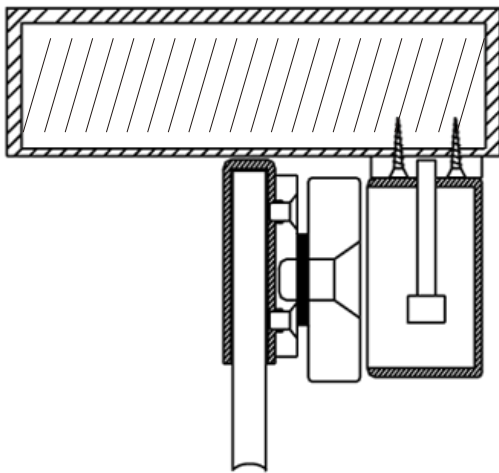

YLI ELECTRONIC

Patent: No.201420531833.6

U Bracket for EM Lock

Specification

Model	Size(unit:mm)	Suitable For	Used With	Weight
MBK-180U	134Lx39Wx30.5H	Frameless glass door (10-12mm)	YM-180, YM-180-S YM-180D, YM-180D-S	0.24kg
MBK-280U	184Lx45Wx37.5H	Frameless glass door (10-15mm)	YM-280, YM-280(LED), YM-280T(LED) YM-280D, YM-280D(LED), YM-280TD(LED)	0.32kg

Installation

Pull glass door leaf (swing out)

U Bracket Installation

- A. If the door is glass door, need to install the U bracket.
- B. Use the Allen key to fix the U bracket on the glass door.
- C. Fix the amature plate on the U bracket.